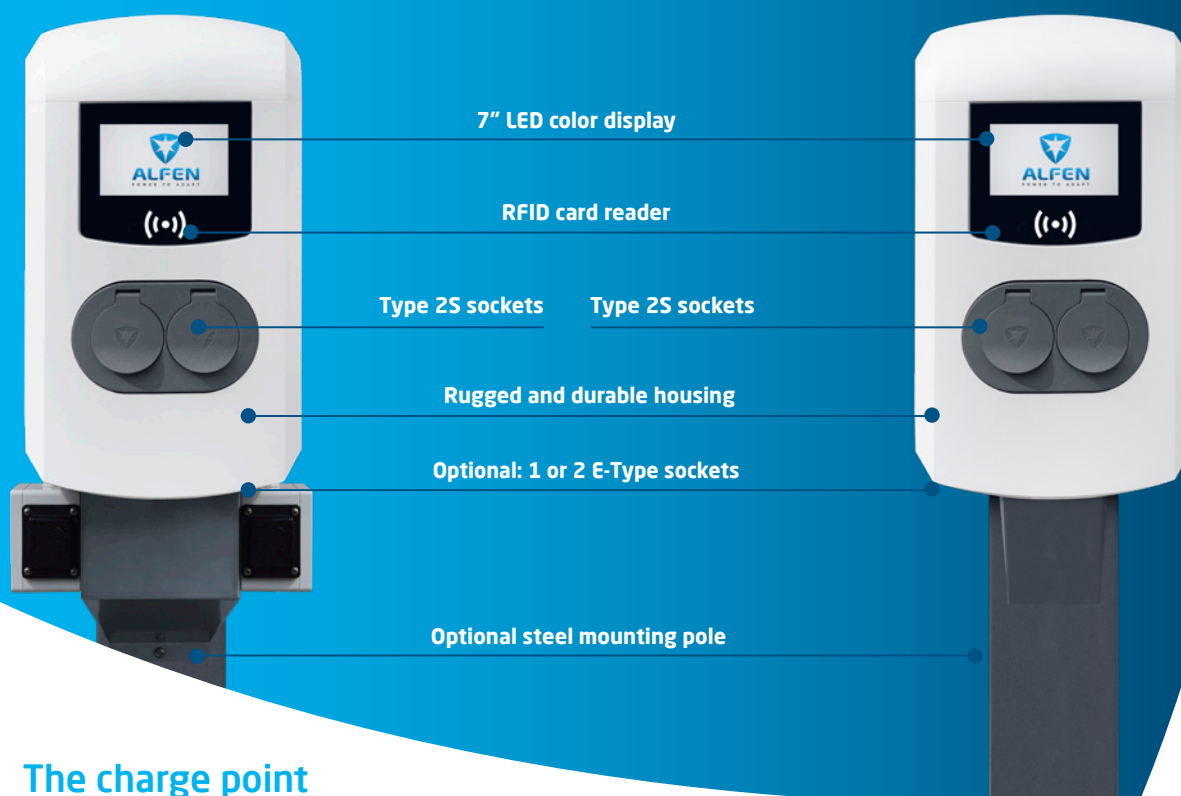

Eve Double Pro-line

Iconic design and advanced charging technology

Eve Double Pro-line is a charge point produced by Alfen and is equipped with two charging sockets. Particularly suitable for home charging, it is also perfectly suitable for semi-public spaces. In 2017, Alfen completely redesigned and renewed its Eve double Pro-line charge point, relying on the most innovative charging technologies, as well as respecting the expectations of electric vehicle owners. With its large display, improved user interface and robust structure, Eve Double Pro-line is particularly ergonomic and offers advanced intelligent charging features.

ALFEN
POWER TO ADAPT

Eve Double Pro-line

The charge point

Integrated security

Eve Double Pro-line is equipped with two Type B differential circuit breakers. It is no longer necessary to install this protection separately, allowing for a cheaper installation.

E-socket

The charge point can be equipped with a maximum of two E-Type household outlets, each capable of supplying up to 16A (3.7 kW). Recharging access is granted by an RFID card reader, or by Plug&Charge. Users can then choose which socket to use.

Features

| | | | |
|--------------------------------------|---|-----------------------------------|--|
| Capacity: load per socket | 3.7 kW (16A, 230V), 7.4 kW (32A, 230V), 11kW (16A, 400V), 22kW (32A, 400V) | Authorisation | Plug & Charge, RFID card reader |
| Output | Type 2S sockets | Colour | RAL9016 Front panel (White) RAL7043 Rear panel (grey) |
| Input | Single or dual power cable | KWh counter | Mid certified, allows payment of fees |
| Standards and guidelines | IEC 61851-1 / -22 (2017) | Dimensions (l x w x d) | 590 x 338 x 230 mm |
| E-socket | Options: 1 or 2 sockets Type-E domestic plug | Dimensions (l x w x d) | 122 x 139.5 x 85 mm |